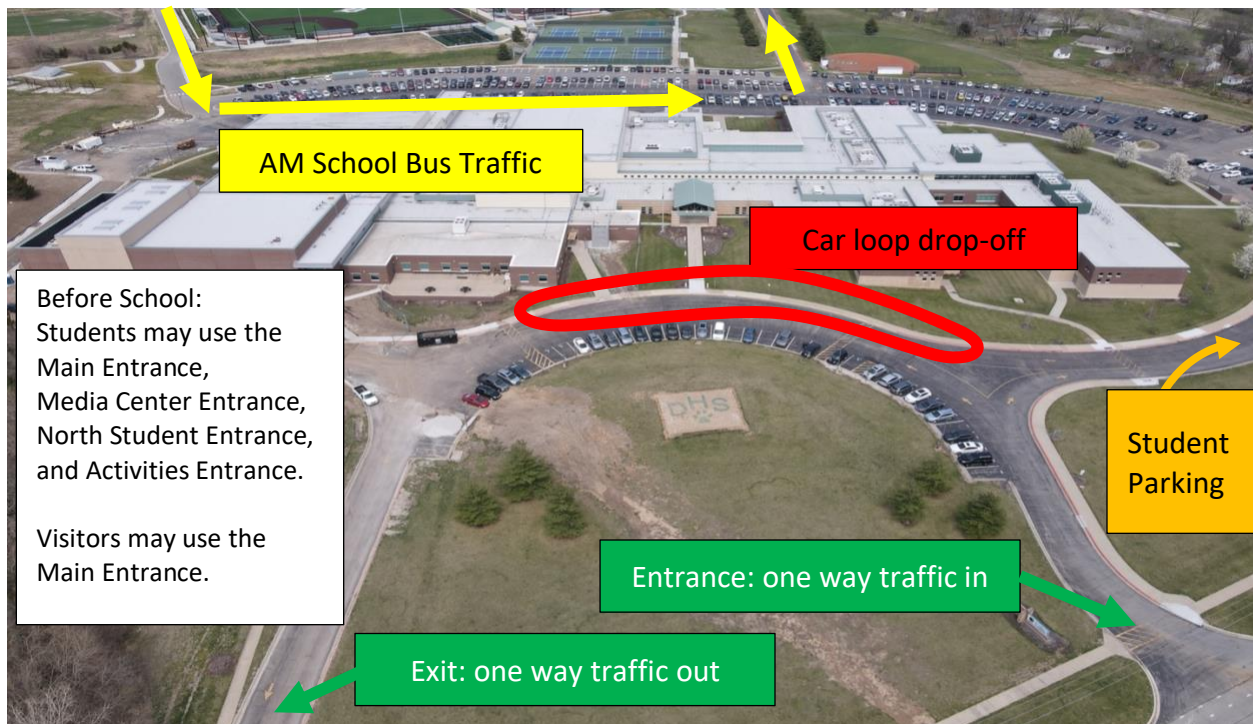

DHS Traffic Pattern: Start and Dismissal Student & Visitor Entrance/Exits

Before School (until 7:50 am):

During the School Day (7:50 am – 2:55 pm):

End of the School Day (after 2:55 pm):