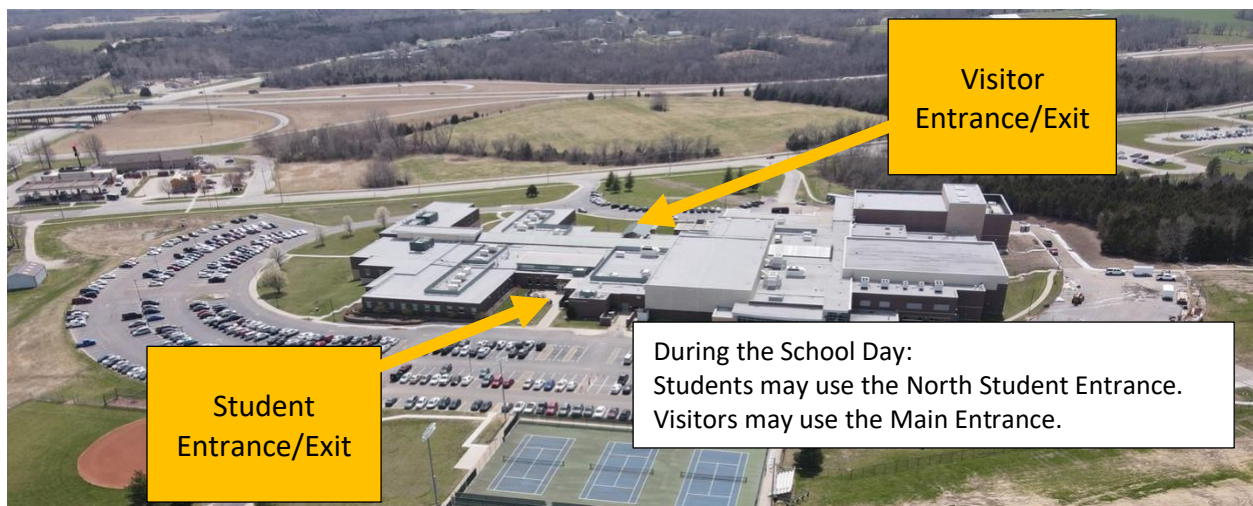

DHS Traffic Pattern: Start and Dismissal Student & Visitor Entrance/Exits

Before School (until 7:50 am):

During the School Day (7:50 am – 2:55 pm):

End of the School Day (after 2:55 pm):