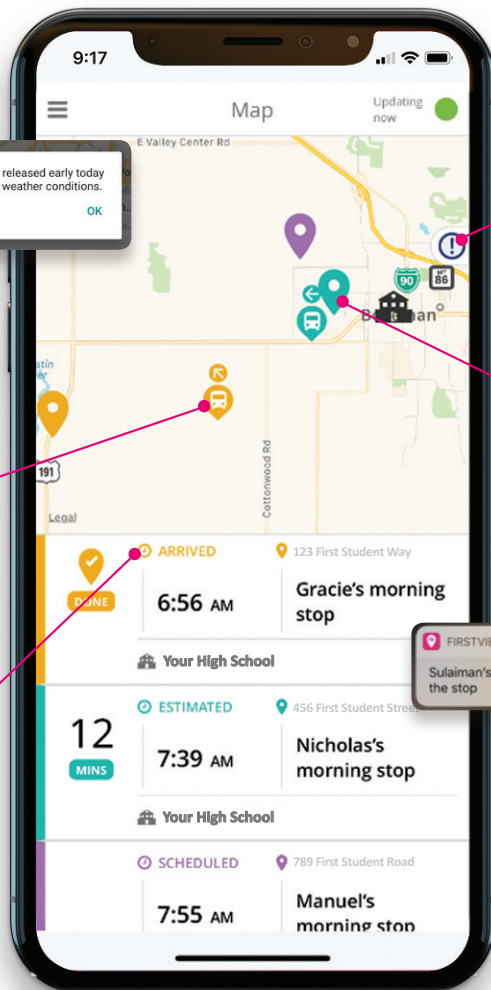

INTRODUCING A NEW WAY TO TRACK YOUR CHILD'S BUS

INSTANT NOTIFICATIONS FROM YOUR DISTRICT

From delays to important schedule changes. Stay in the know!

Schools will be released early today due to extreme weather conditions.

PARENT SUPPORT

Dedicated support at your fingertips.

MULTIPLE KIDS – ONE APP

Track multiple students at one time.

KNOW WHERE THE BUS IS

Check real-time progress with GPS tracking.

ARRIVAL/DEPARTURE CONFIRMATION

Know when the bus arrives at your child's school and stop.

TIME + DISTANCE NOTIFICATIONS

Get in-app alerts when the bus is getting close.

FIRSTVIEW Fri 6:49 AM
Sulaiman's bus is now less than 5 minutes from the stop