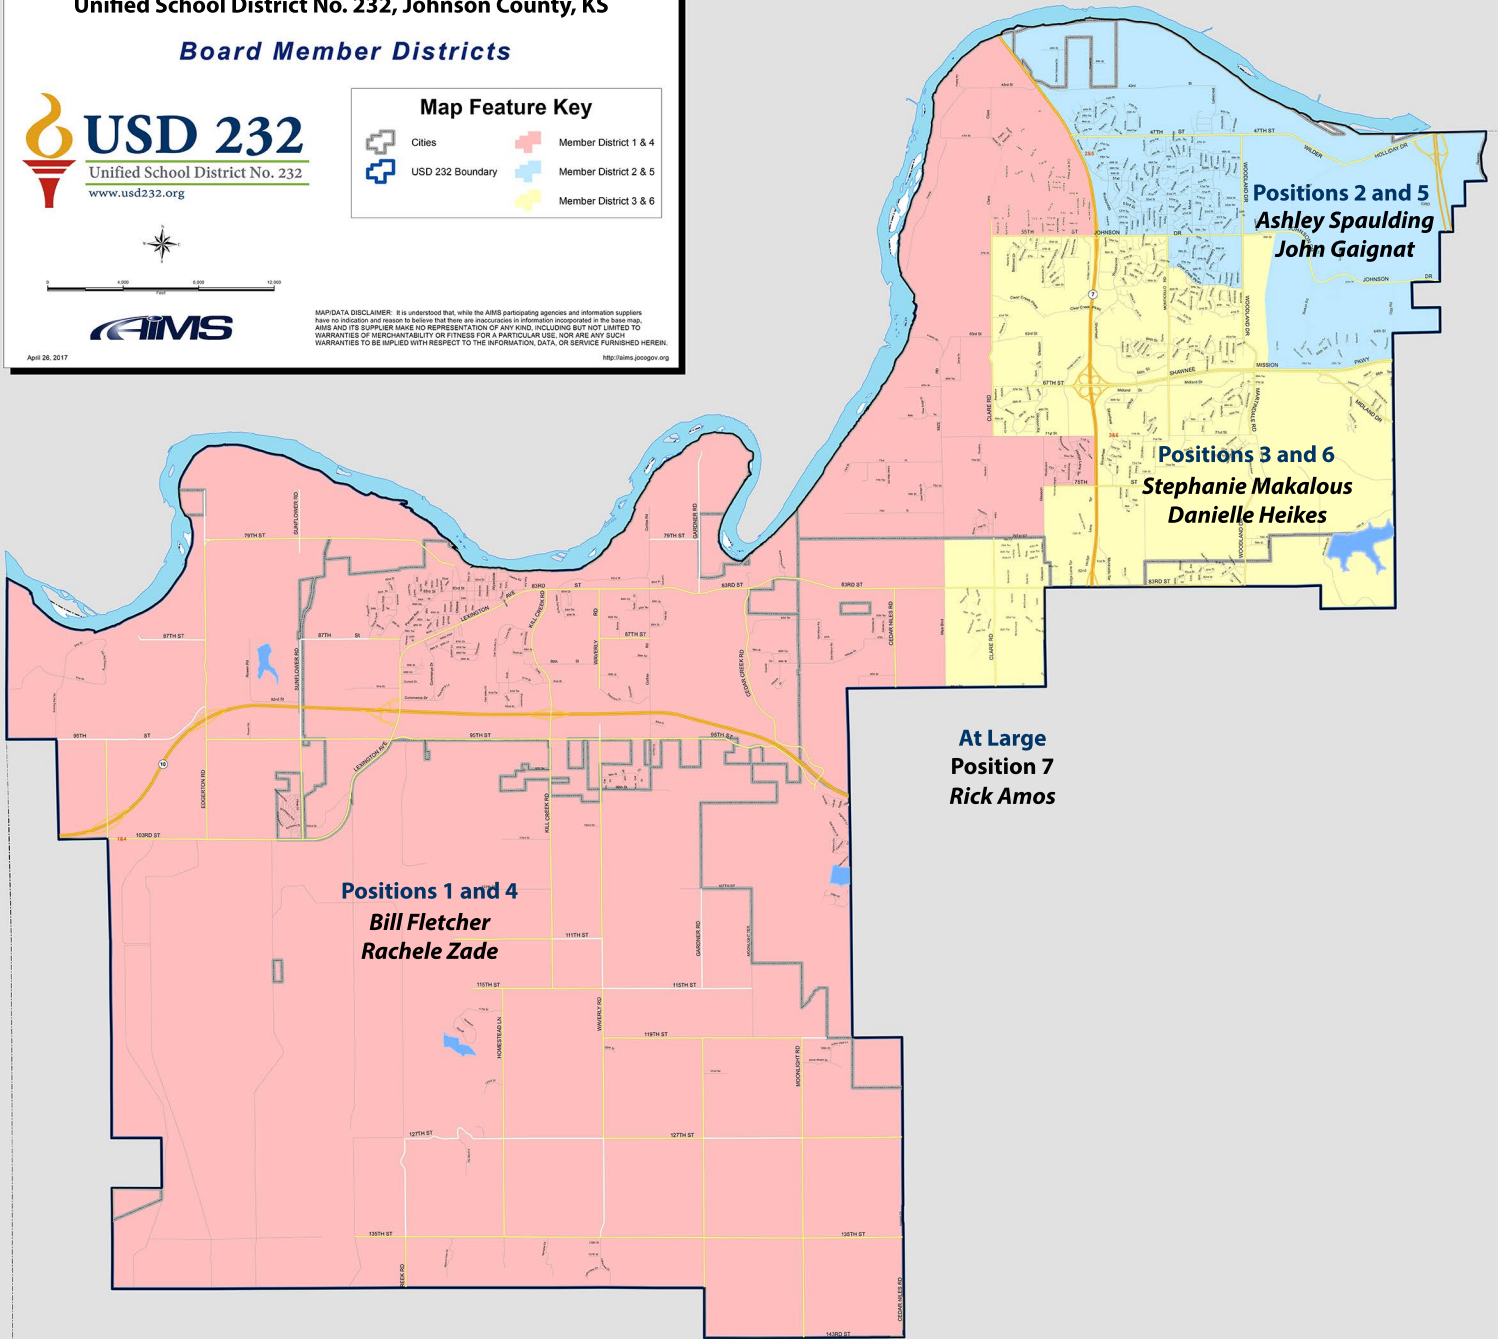

Unified School District No. 232, Johnson County, KS

Board Member Districts

Map Feature Key	
	Cities
	USD 232 Boundary
	Member District 1 & 4
	Member District 2 & 5
	Member District 3 & 6

<http://trama.pco.gov.org>

April 26, 2017

Positions 2 and 5
Ashley Spaulding
John Gagnat

Positions 3 and 6
Stephanie Makalous
Danielle Heikes

At Large
Position 7
Rick Amos

Positions 1 and 4
Bill Fletcher
Rachele Zade