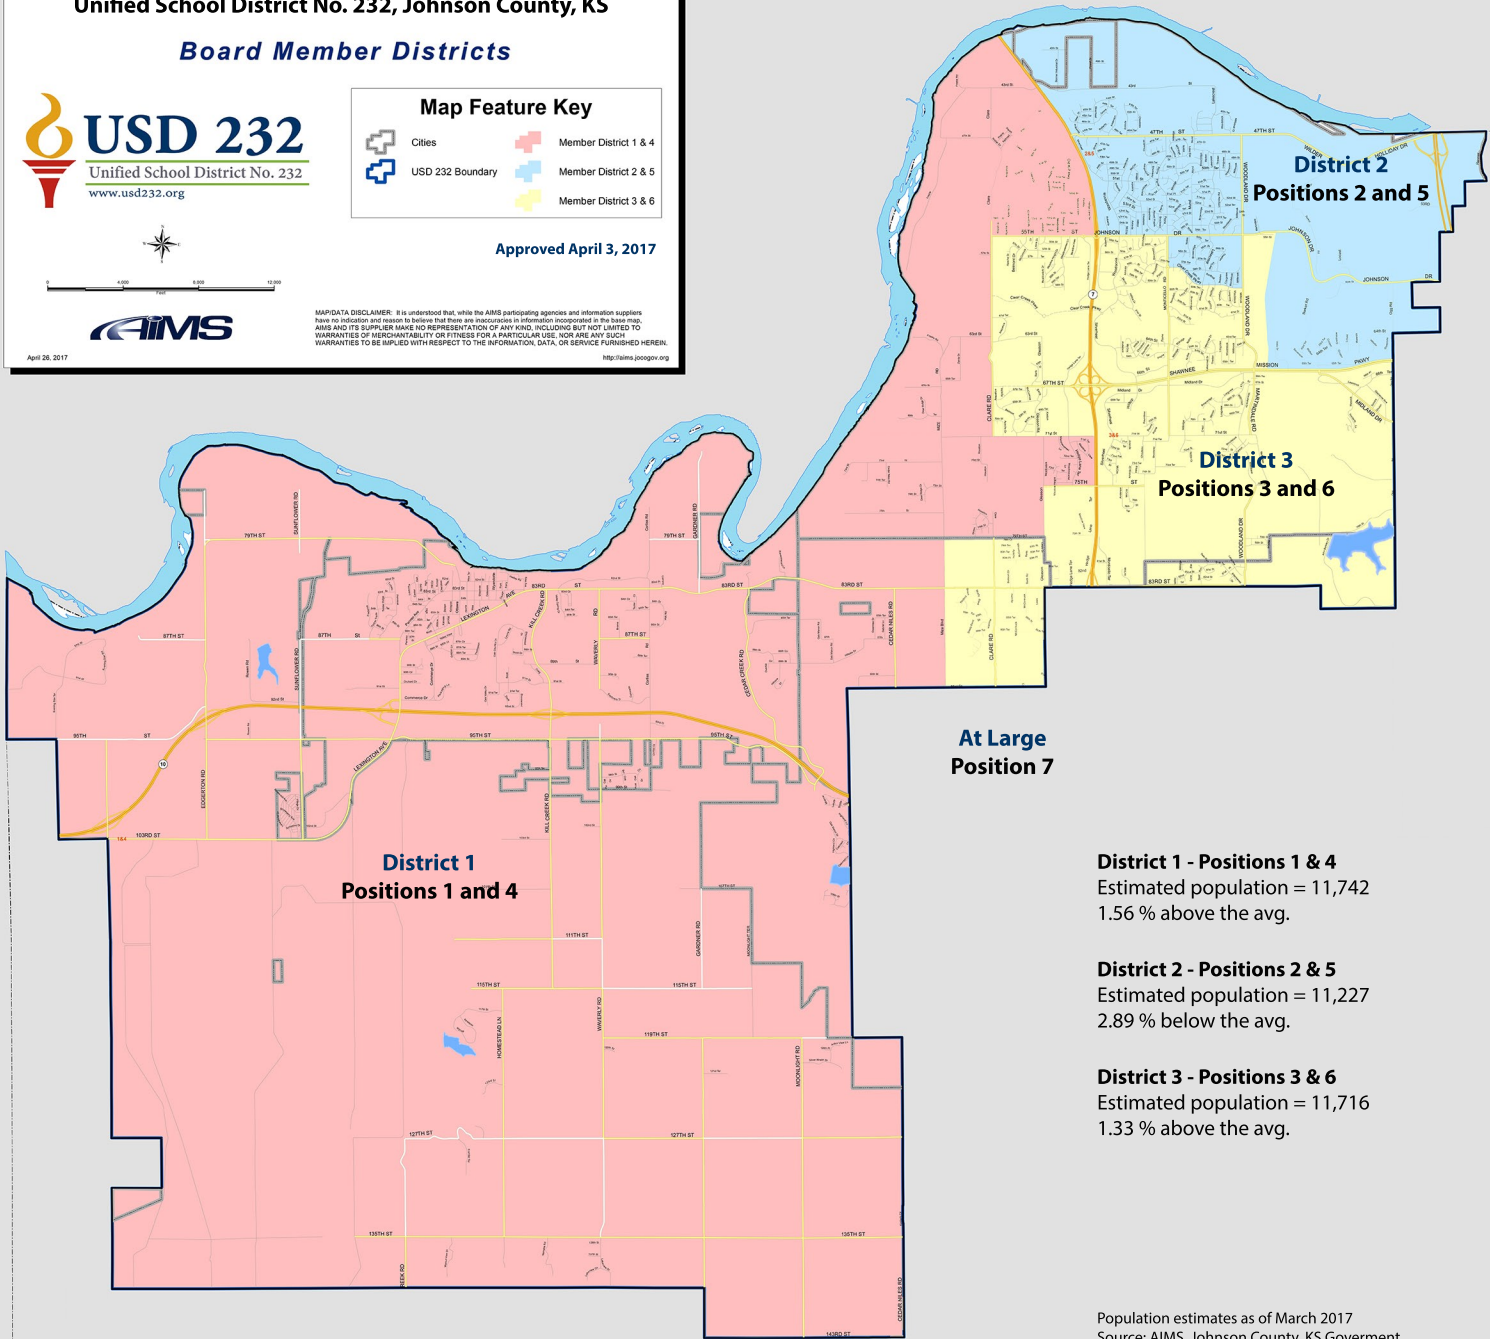

Unified School District No. 232, Johnson County, KS

Board Member Districts

Map Feature Key	
	Cities
	USD 232 Boundary
	Member District 1 & 4
	Member District 2 & 5
	Member District 3 & 6

Approved April 3, 2017

District 1
Positions 1 and 4

District 2
Positions 2 and 5

District 3
Positions 3 and 6

At Large
Position 7

District 1 - Positions 1 & 4
Estimated population = 11,742
1.56 % above the avg.

District 2 - Positions 2 & 5
Estimated population = 11,227
2.89 % below the avg.

District 3 - Positions 3 & 6
Estimated population = 11,716
1.33 % above the avg.

Population estimates as of March 2017
Source: AIMS, Johnson County, KS Government